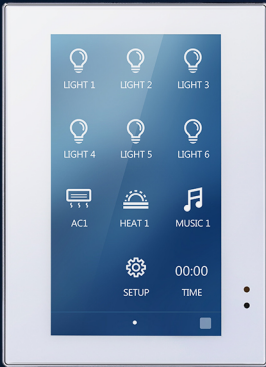

Enviro Panel

HDL-MPTLC43.46-A

Color options:

White Black

Elegant, Visualized, Brilliant, All-in-one

Covered by a high-strength glass, Enviro Panel provides a smooth and seamless fascia for your fingertips.

A light touch on the screen. An elegant ambience you create.

- Wake-up function
- Full-color display
- Customizable background image
- Buspro online upgradable

Enviro Panel

HDL-MPTLC43.46-A

Enviro comes with a capacitive touchscreen that allows you to check date, time and temperature information, set timed events and scenes.

Built-in
digital clock

Temperature
sensor

Timed
events

Proximity
sensor

Scene
control

Enviro Panel

HDL-MPTLC43.46-A

Well-equipped with multiple functions, Enviro Panel brings a brilliant life to your home, quickly and easily making it a magical and personal experience.

Enviro Panel

HDL-MPTLC43.46-A

As a work of technology and art, Enviro Panel can create a desired aesthetic impression in any home style.

- Modern style
- Neoclassic style
- Continental style
- Country style
- Post-modern style