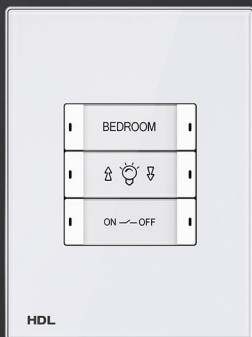

HDL®

iFlex Panel

Buspro: HDL-MP6B.46

It matches your home

iFlex's fascia color, glass luster and labels fit into any room. You can put it in the living room, dining room, bedroom, or in the kitchen.