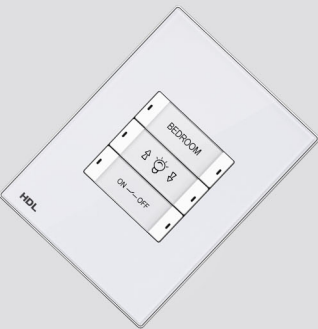

iFlex Panel

Buspro: HDL-MP6B.46

Customizable and unique

The tag of the button can be customized. With a pen and a piece of paper, your design can be accomplished.

Special to your family

You can design a unique icon for each member of your family or allow the children to place their little works of art on the buttons.