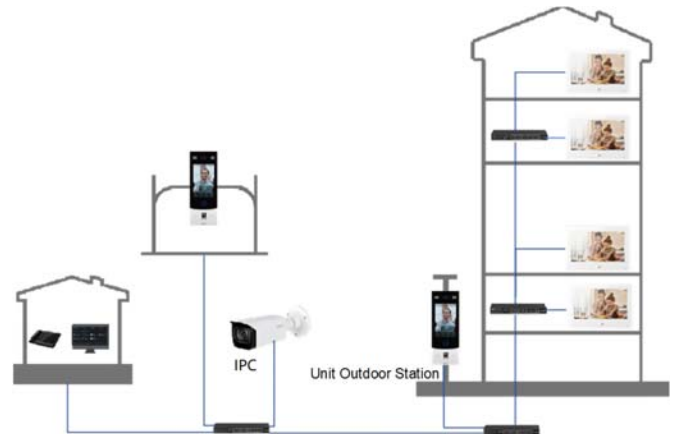

VTH5 Series | HDL-MVDI7302B

Operating Temperature	-10°C to +55°C (+14°F to +131°F)
Operating Humidity	10%RH-95%RH (Non-condensing)
Operating Altitude	Less than 3,000 meters (9842.52 ft)
Power Consumption	≤1.5W (standby), ≤7W (working)
Net Weight	385 g (0.85 lb)
Gross Weight	490 g (1.08 lb)

Application